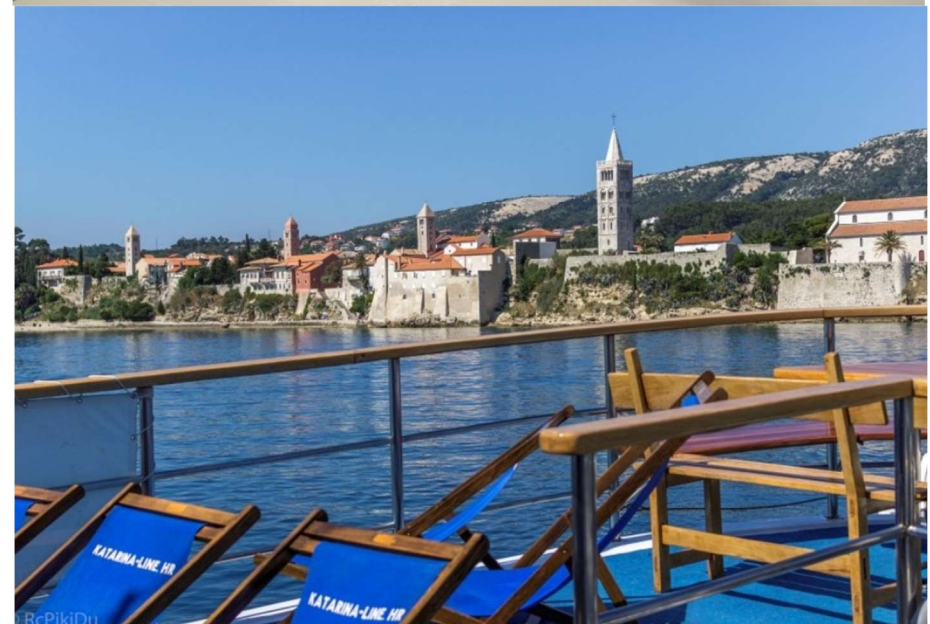

## Our Boat Kalipsa in Opatjia 1-8 July, 2023 // WATERSCAPES in HERITAGE and ENVIRONMENT

WIDTH	6 m
BUILT IN	1952
RECONSTRUCTED	2004/2005
ENGINE	366 PS
SPEED	9-12 miles
DIESEL TANK	5200 l
WATER TANK	17500 l
WARM WATER	Yes
SUN DECK	64+40 m <sup>2</sup>
NO. OF COMMON TOILETS/SHOWER	1
<b>Cabins</b>	
TOTAL NO. OF CABINS	12
	4 double + bunk
UPPER DECK:	1 bunk
MAIN DECK:	6 bunk
LOWER DECK:	1 double + bunk
PRIVATE SHOWER/TOLIETTE	Yes
WASHBASIN	Yes

## Outdoor

Night

Day